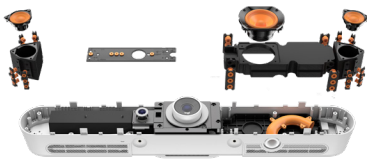

All-in-One Design

Sleek, minimal footprint expedites setup and reduces clutter

SIMPLE TO USE

RightSense Technologies

RightSight

Detects participants, automatically moves the lens, and adjusts the zoom so no one is left out of the picture

RightLight

Intelligently adjusts video settings in all light conditions so everyone always looks their best