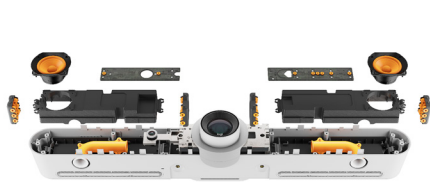

AUDIO	VIDEO	AI VIEWFINDER
Room-filling Sound Large, ultra-low distortion speakers with RightSound™ convey every word with outstanding clarity Adaptive Beamforming Mic Array Beamforming mics pick up voices at every seat and focus on the active talker while suppressing ambient noise Expansion Ready Add up to three Rally mic pods for even greater coverage in larger settings	Ultra-HD Video Brilliantly sharp video, outstanding color, and exceptional optical accuracy at resolutions up to 4K Expansive Room Coverage Motorized lens covers rooms 130° across by 80° high, with lossless image quality up to 5X optical zoom Cinema Quality Logitech RightLight™ technology with WDR captures natural-looking skin tones, even in dim or backlit conditions	Framed to Perfection A second built-in camera lens detects participants, amplifying RightSight auto framing See Everyone Clearly All participants, even late arrivals, are automatically seen and included Move About Freely AI Viewfinder uses scene awareness to keep the camera on the action