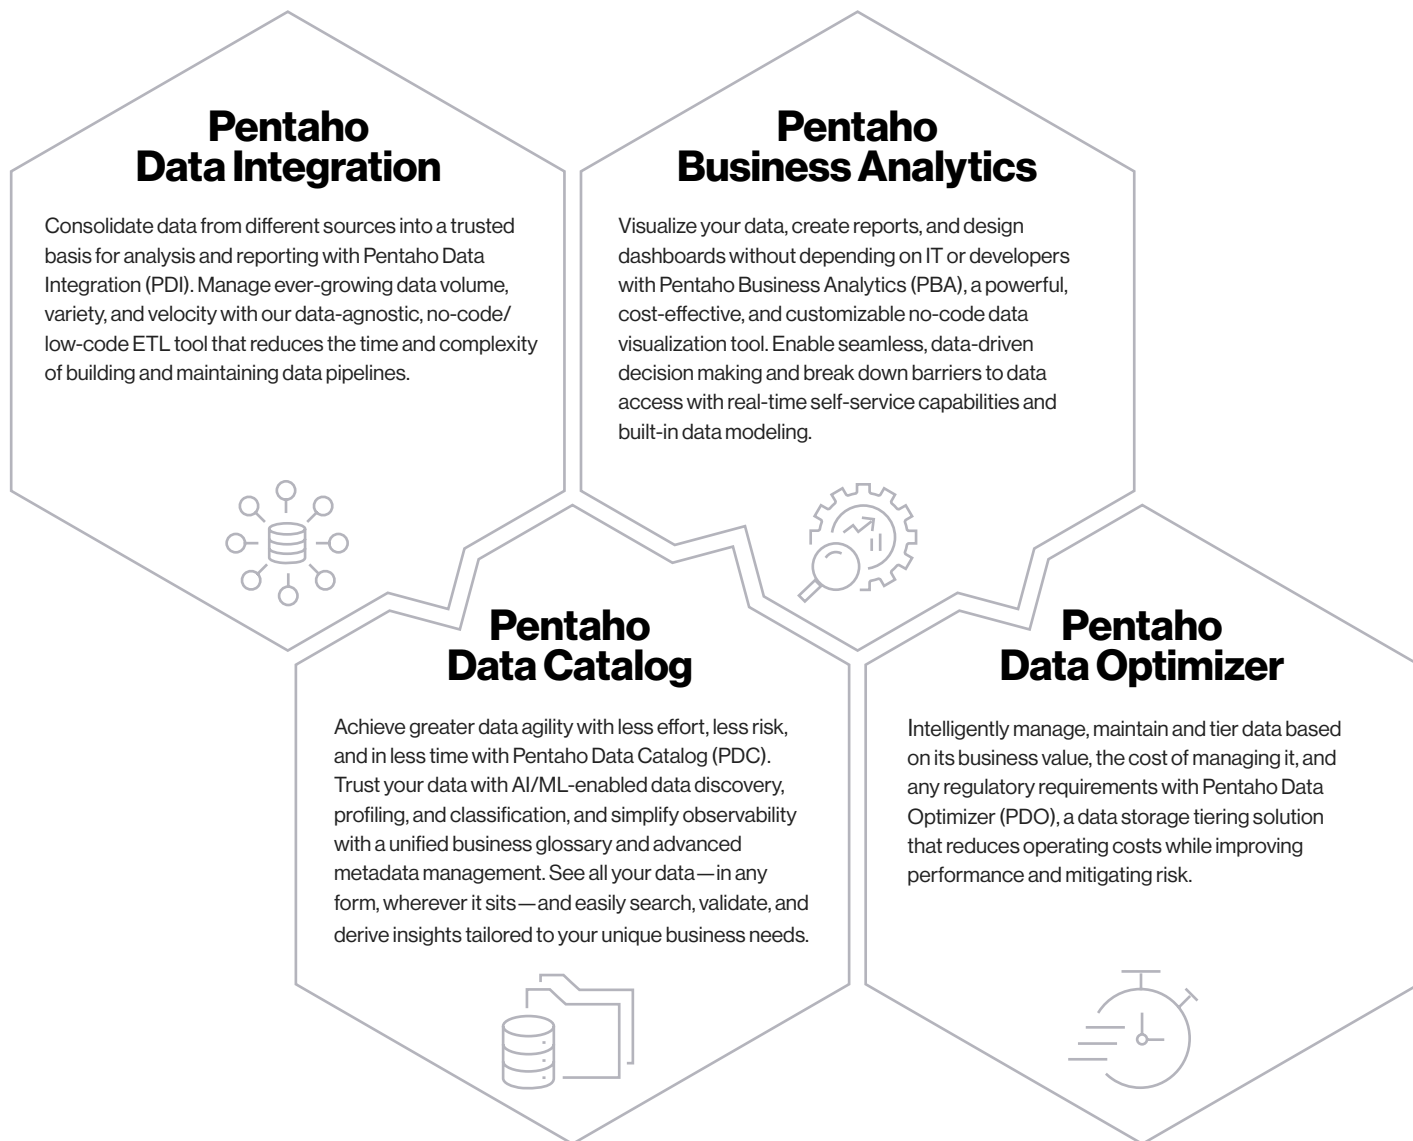

Discover Pentaho+

Channel the value of your data with our reliable modular and scalable platform.

“ Pentaho has changed the way we handle data. Its ease of use and the responsive support team have made it possible for us to improve our data management processes in ways we didn’t think were possible. We’ve unlocked new use cases, like vendor management and metadata management, and we’re constantly finding more. ”

Jesse Canada,
Enterprise Data Governance & Management, Lightbox

LIGHTBOX
LOCATE. ANALYZE. ACT.